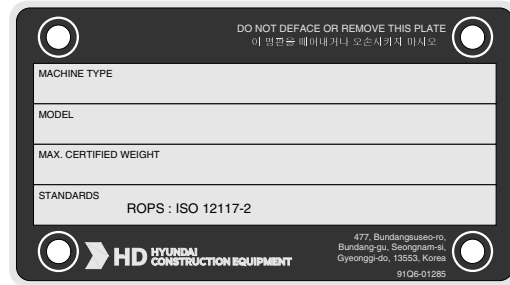

MACHINE DATA PLATE

For general

For ROPS

For EU only

For FOPS/FOG

For EAC only

EX0MD01

※ The machine serial number assigned to this particular machine should be used when requesting information or ordering service parts for this machine from your authorized HD Hyundai Construction Equipment dealer. The machine serial number is also stamped on the frame.