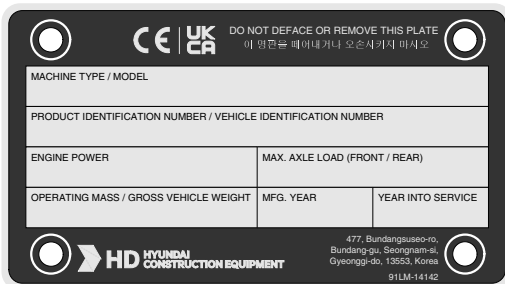

MACHINE DATA PLATE

For general

For ROPS

For EU only

For FOPS/FOG

For EAC only

EX0MD01

※ The machine serial number assigned to this particular machine should be used when requesting information or ordering service parts for this machine from your authorized HD Hyundai Construction Equipment dealer. The machine serial number is also stamped on the frame.