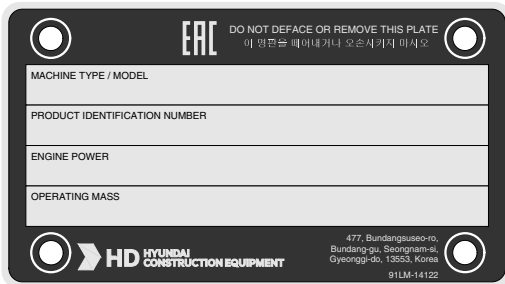

MACHINE DATA PLATE

For general

For ROPS

For EU only

For FOPS/FOG

For EAC only

EX0MD01

※ The machine serial number assigned to this particular machine should be used when requesting information or ordering service parts for this machine from your authorized HD Hyundai Construction Equipment dealer. The machine serial number is also stamped on the frame.