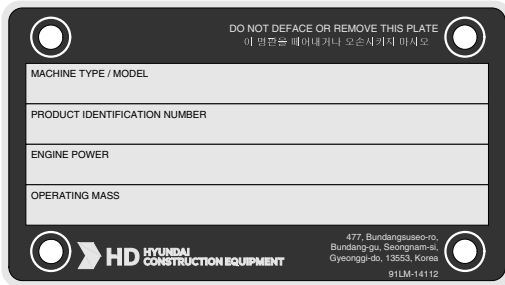

MACHINE DATA PLATE

For general

For ROPS

For EU only

For FOPS/FOG

For EAC only

EX0MD01

※ The machine serial number assigned to this particular machine should be used when requesting information or ordering service parts for this machine from your authorized HD Hyundai Construction Equipment dealer. The machine serial number is also stamped on the frame.